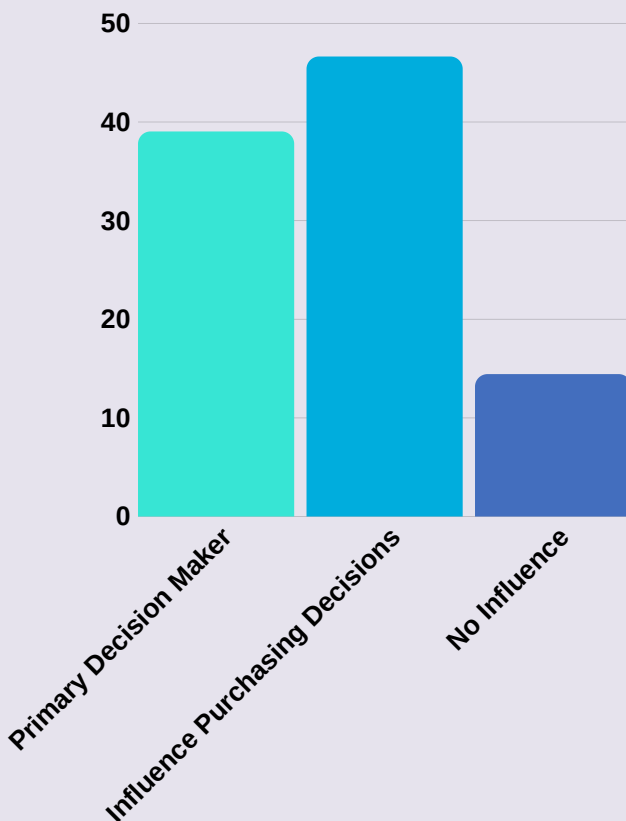

HR Florida Conference & Expo 2019 Participants

Age

Male

14%

Female

86%

Decision Makers

10,000+

9.5%

2,500-4,999

8%

1,000-2,499

10.9%

50-99

10.1%

100-249