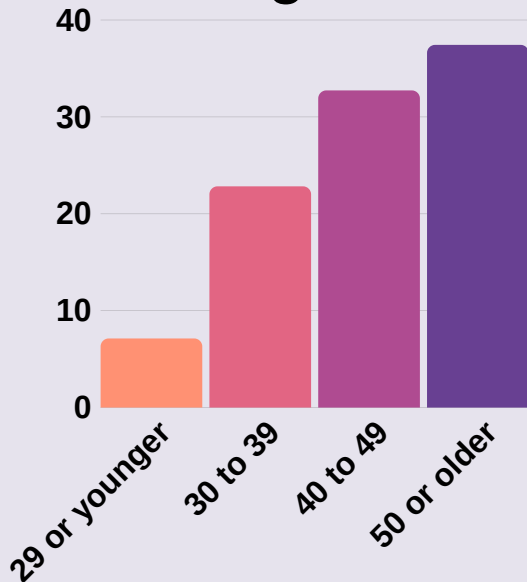

HR Florida Conference & Expo 2019 Participants

Age

Male

14%

Female

86%

Decision Makers

10,000+

9.5%

2,500-4,999

8%

1,000-2,499

10.9%

50-99

10.1%

100-249